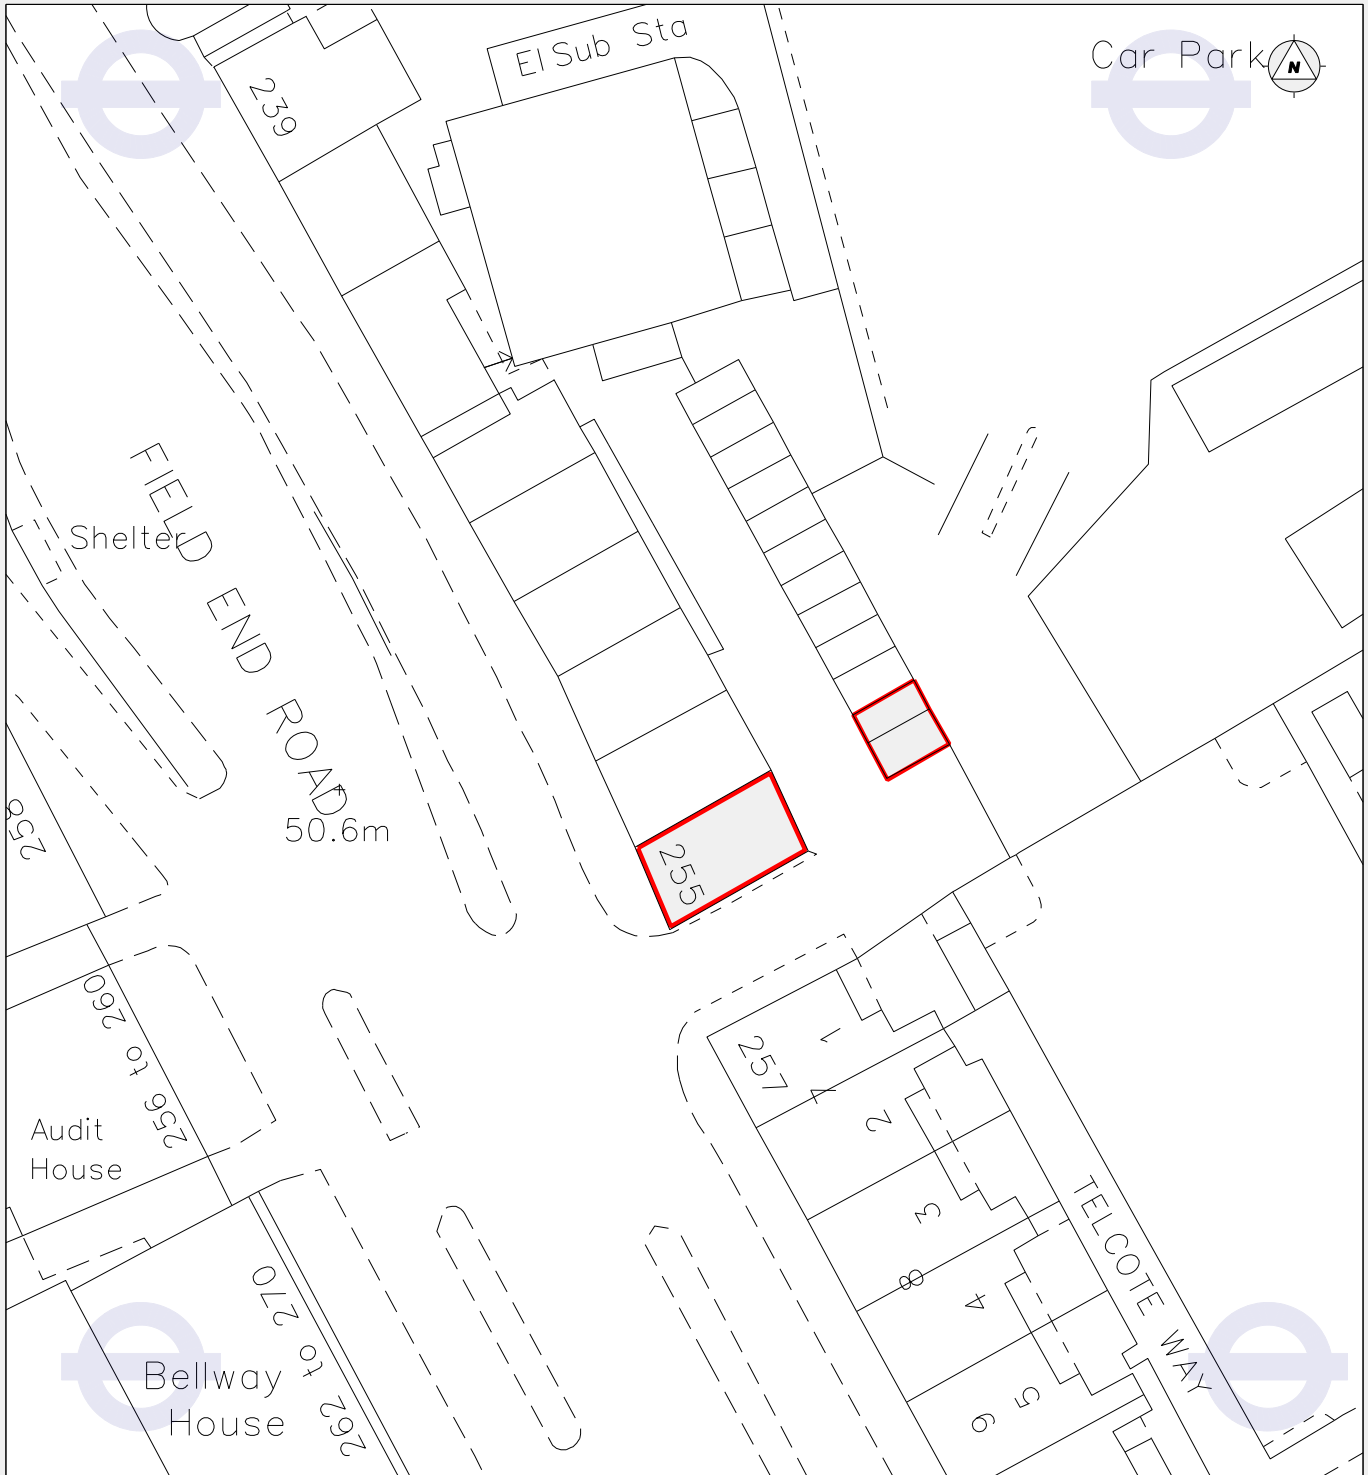

**255
FIELD END ROAD
EASTCOTE**

Transport for London
Group Property &
Facilities Directorate
Victoria Station House
191 Victoria Street
London SW1E 5NE

Date : 05/09/2008
Initials : RBN
Drg No. : 0399/19
Rev : C
Scale : 1:500 @A4